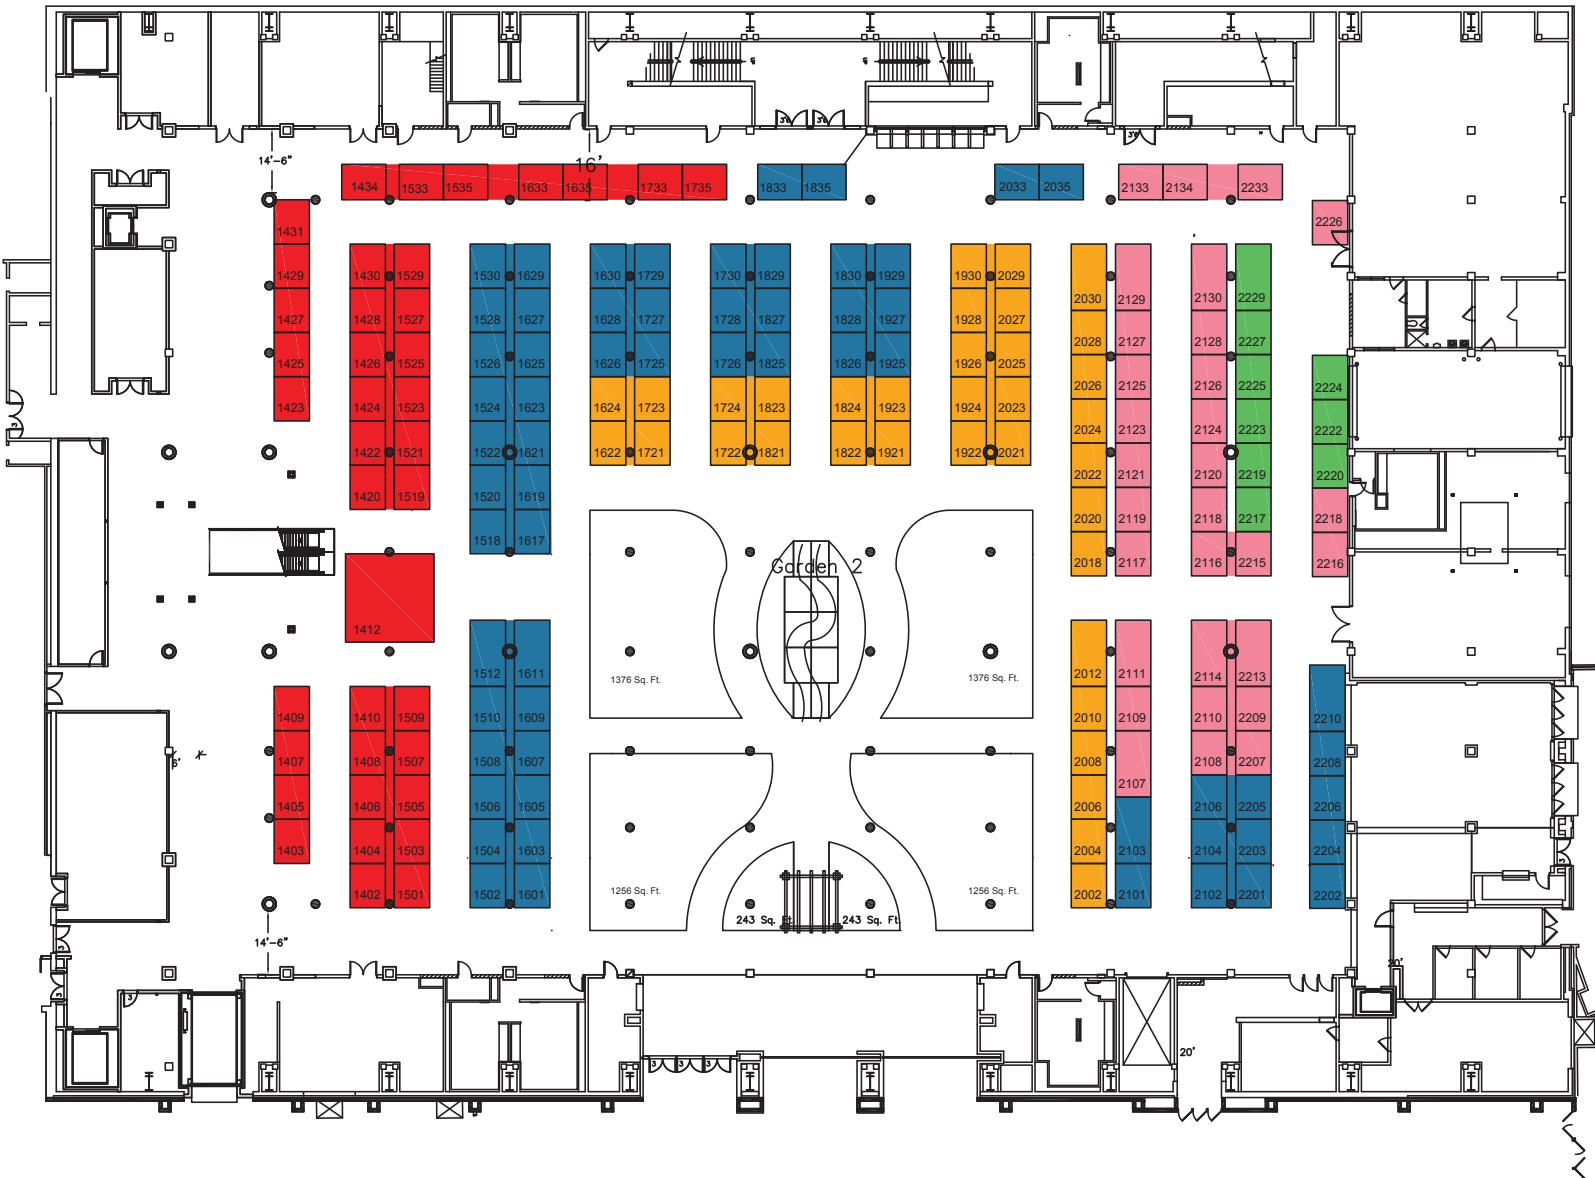

HALL A MOVE-IN SCHEDULE

THE BIG ONE
DES MOINES
**HOME
+ GARDEN
SHOW**

FEB. 9-12, 2017
Iowa Events Center

- Mon. February 6
Noon-5:00 p.m.

- Tue. February 7
8:00 a.m.-Noon

- Tue. February 7
Noon-5:00 p.m.

- Wed. February 8
8:00 a.m.-Noon

- Wed. February 8
Noon-5:00 p.m.