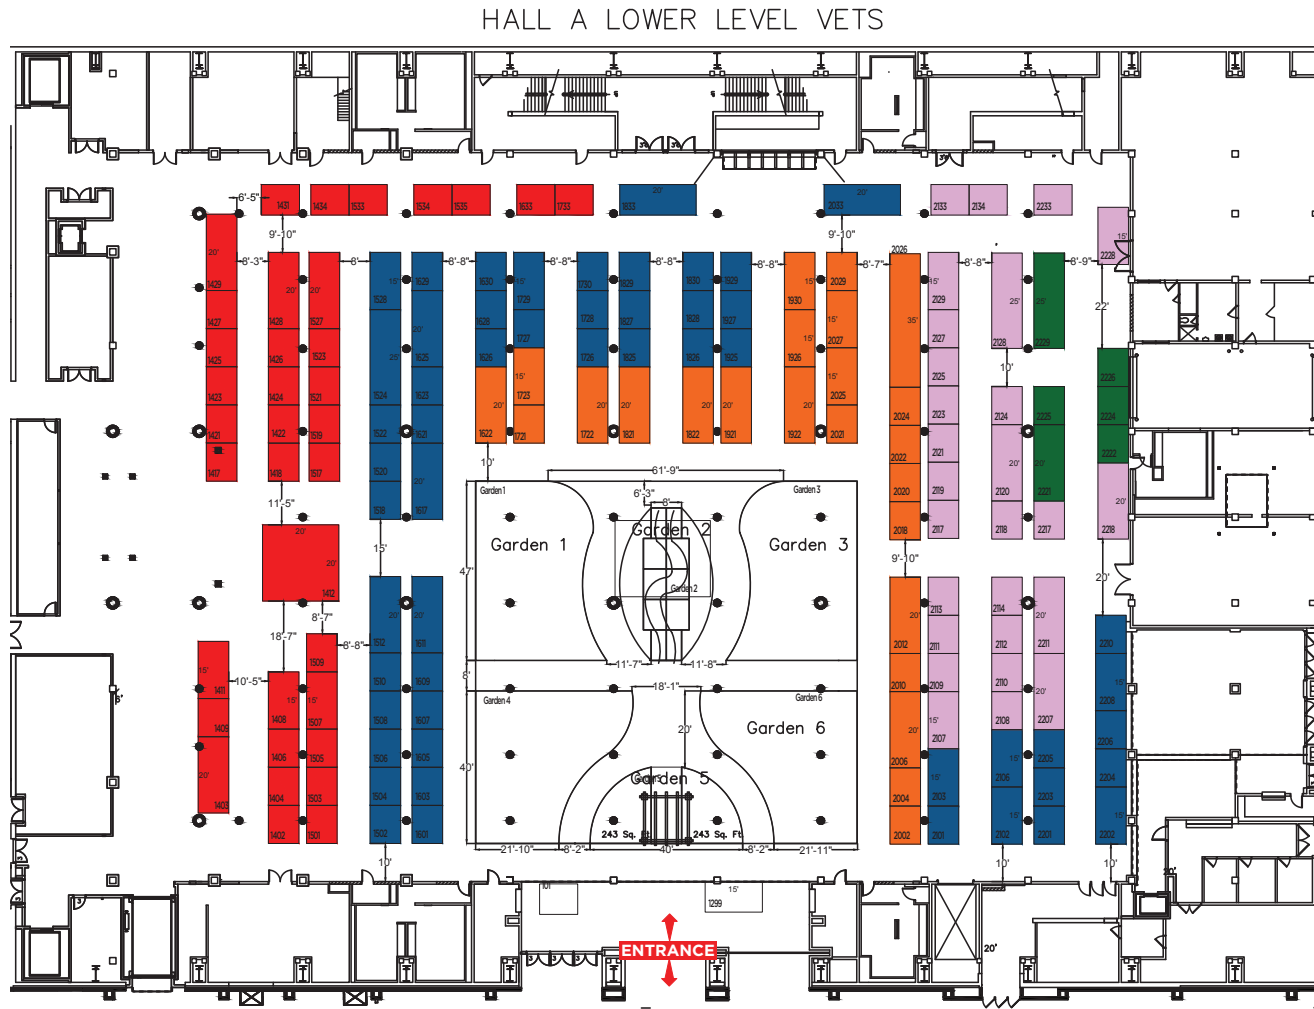

THE BIG ONE
 DES MOINES
**HOME
 +GARDEN
 SHOW**

FEBRUARY 8-11, 2018
 Iowa Events Center

**MOVE-IN
 SCHEDULE**

	Mon. Feb. 5	Noon - 5: 00 p.m.
	Tue. Feb. 6	8:00 a.m. - Noon
	Tue. Feb. 6	Noon - 6:00 p.m.
	Wed. Feb. 7	8:00 a.m. - Noon
	Wed. Feb. 7	Noon - 8:00 p.m.